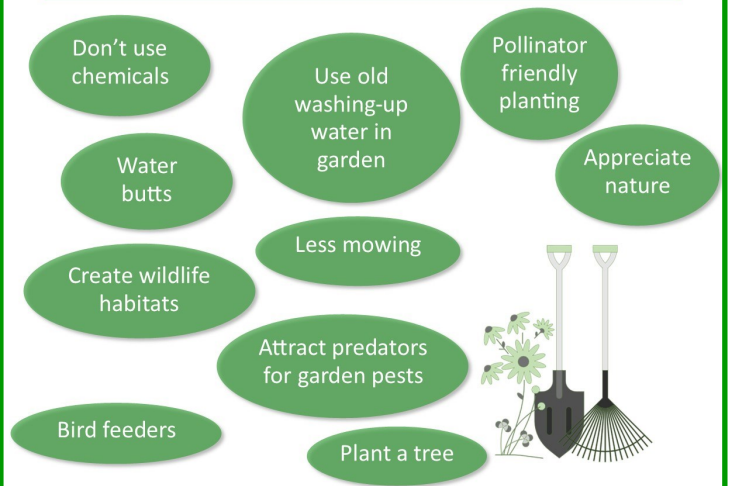

<https://www.bmsworldmission.org/other-ways-to-give/bms-carbon-calculator/>

Household Survey

This is a useful resource to do as a household. Just as with the Eco Church survey you will be asked questions on a number of categories and can aim toward bronze, silver and gold awards. The questions will prompt you to think about next steps for eco action, and there are links where more information can be found on a particular topic. **You can print out your certificate at the end - have us present it to you on a Sunday morning!**

<https://creationcare.org.uk/>

Our Lifestyle Survey asked church members how they care for creation. These are the results.

Food choices

Garden inspiration

'Thank you for making God's creation a priority and for all your work in encouraging the church to be more eco-friendly!'

Some bathroom switches

Reducing waste in the kitchen

When I'm planning to buy something, I ask:

'There are no simple cure-all solutions. Very often, in our context, it is about making the least-bad choice or about weighing up the good and bad aspects of our options. We cannot get complacent, feeling we are getting it all right – because we won't be!'