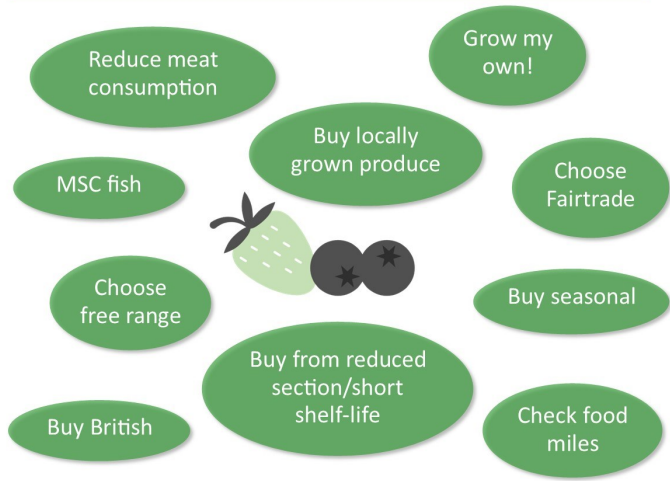

'Watching wildlife programmes on TV has been helpful to get our boys interested in the environment around us.'

BMS Carbon Calculator

We are probably concerned about our fossil fuel consumption more than ever right now. As well as the personal economic impact we have a responsibility to reduce our carbon emissions as much as possible for the sake of the planet. However, there will always be some emissions that can't be avoided. Use the BMS Carbon Calculator to find out your carbon use and offset your travel, food and energy use to financially support BMS projects. These projects will benefit communities and tackle climate change in areas where the ecosystem is fragile and under threat.

<https://www.bmsworldmission.org/other-ways-to-give/bms-carbon-calculator/>

Household Survey

This is a useful resource to do as a household. Just as with the Eco Church survey you will be asked questions on a number of categories and can aim toward bronze, silver and gold awards. The questions will prompt you to think about next steps for eco action, and there are links where more information can be found on a particular topic. **You can print out your certificate at the end - have us present it to you on a Sunday morning!**

<https://creationcare.org.uk/>

Our Lifestyle Survey asked church members how they care for creation. These are the results.

Food choices

Garden inspiration

'Thank you for making God's creation a priority and for all your work in encouraging the church to be more eco-friendly!'